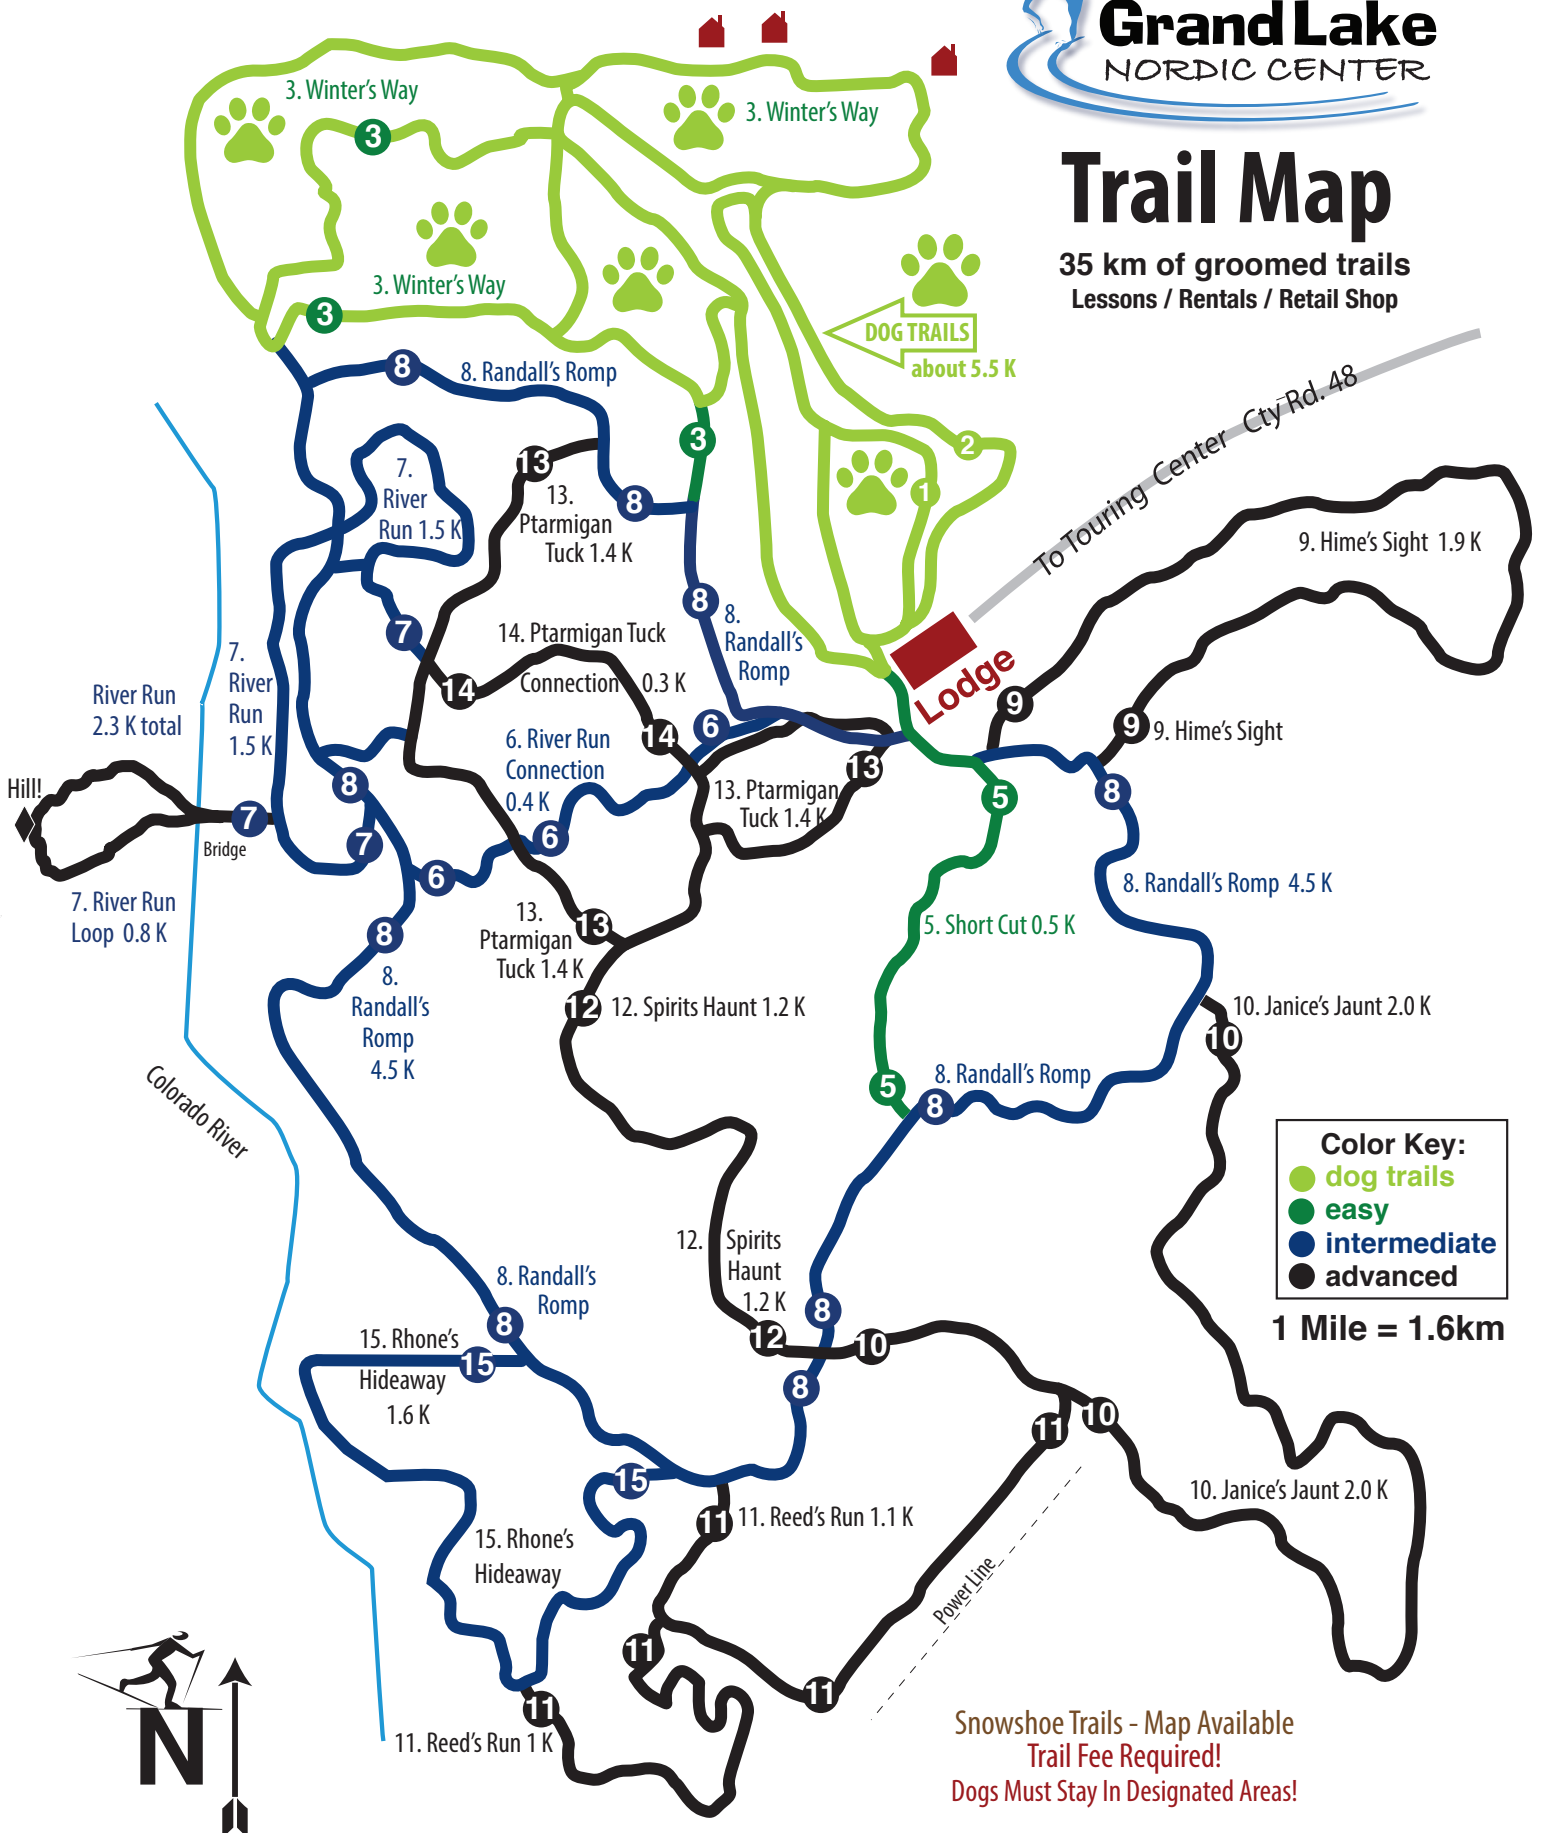

Trail Map

35 km of groomed trails
Lessons / Rentals / Retail Shop

DOG TRAILS
about 5.5 K

Snowshoe Trails - Map Available
Trail Fee Required!
Dogs Must Stay In Designated Areas!